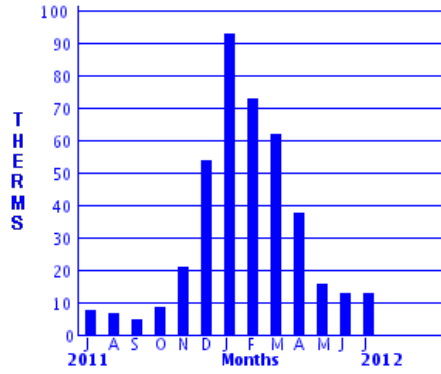

Gas Usage History Information:

	Therms / Days	=	Avg Daily Therms	Avg Monthly Temperature
This Month	13 / 32		0.41	92
Last Month	13 / 30		0.43	85
Last Year	8 / 30		0.27	94

Important Messages For You:

- [Public Safety Notice](#)
- [Paperless/Greener Than You Think](#)
- [Charitable Donation](#)
- [Energy Assistance Programs](#)

[Important Messages](#)   [Terms & Conditions](#)   [Customer Service](#)   www.swgas.com